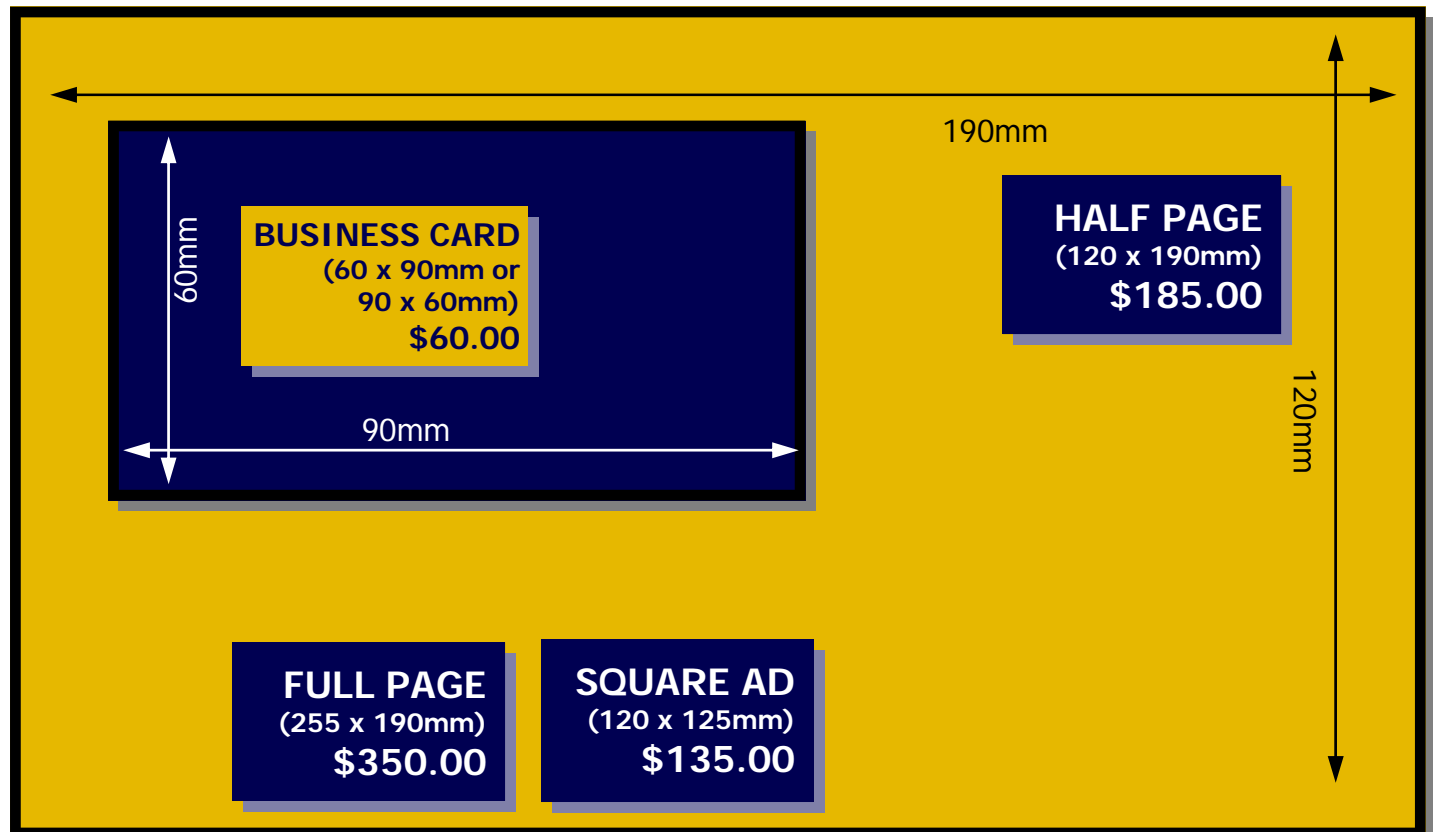

Hillarys Yacht Club *Compass Advertising Rates 10/11*

A4 / A5 Inserts	\$255.00
Full Page (255x190mm)	\$350.00
Back Page	50% loading
Page 2	20% loading
Page 3	35% loading

Artwork to be supplied in:

1. TIF, PSD or high res PDF

Artwork charges apply to any alterations to non-std format
 Charges are: Bus Card \$15.00, Island \$20.00, Strap \$30.00,
 1/4 pg \$35.00, Square \$40.00, 1/2 pg \$45.00, Full pg \$60.00

For further information or to reserve your Compass Magazine advertising space,
 please contact us on 9246 2833 or email pr@hillarysyachtclub.com.au