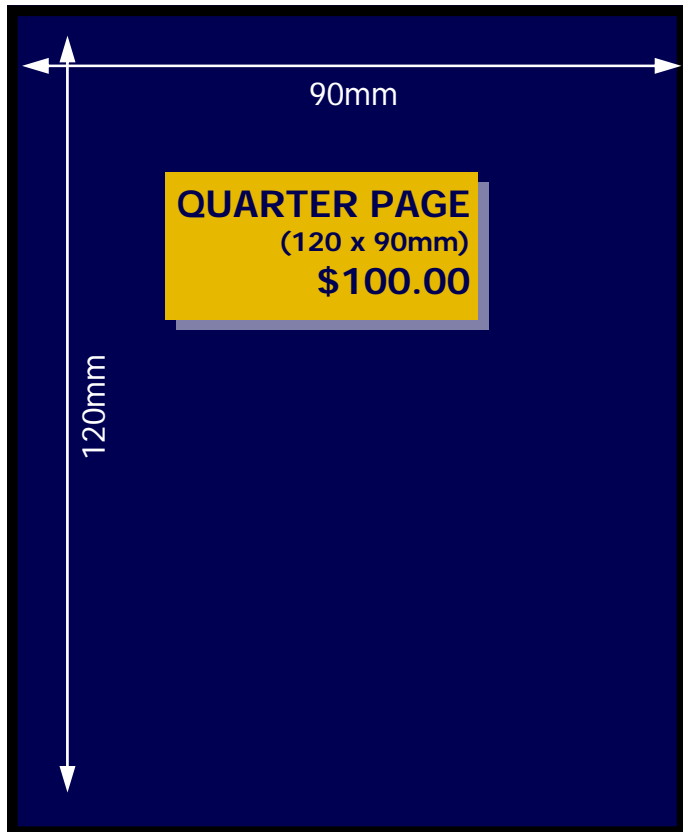

Hillarys Yacht Club *Compass Advertising Rates 10/11*

A4 / A5 Inserts	\$255.00
Full Page (255x190mm)	\$350.00
Back Page	50% loading
Page 2	20% loading
Page 3	35% loading

Artwork to be supplied in:

1. TIF, PSD or high res PDF

Artwork charges apply to any alterations to non-std format
 Charges are: Bus Card \$15.00, Island \$20.00, Strap \$30.00,
 1/4 pg \$35.00, Square \$40.00, 1/2 pg \$45.00, Full pg \$60.00

For further information or to reserve your Compass Magazine advertising space,
 please contact us on 9246 2833 or email pr@hillarysyachtclub.com.au