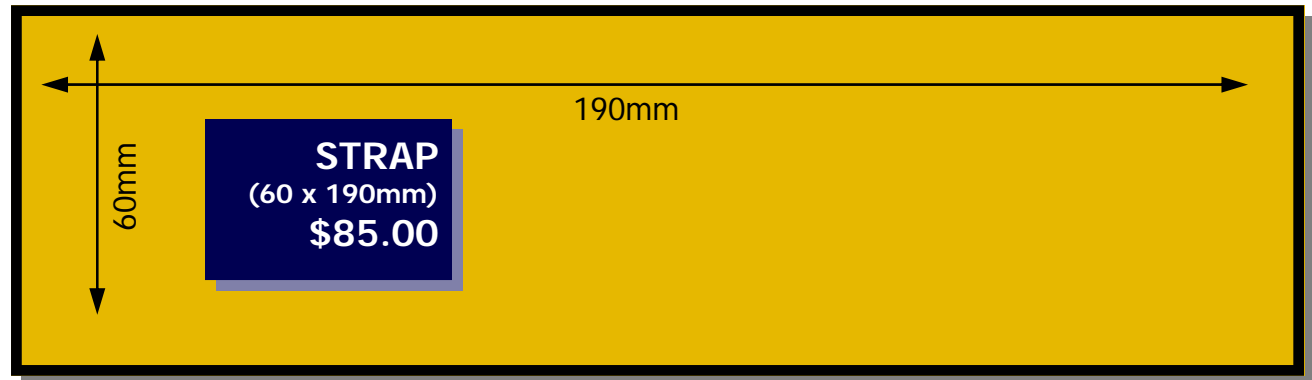

Hillarys Yacht Club *Compass Advertising Rates 10/11*

A4 / A5 Inserts	\$255.00
Full Page (255x190mm)	\$350.00
Back Page	50% loading
Page 2	20% loading
Page 3	35% loading

Artwork to be supplied in:

1. TIF, PSD or high res PDF

Artwork charges apply to any alterations to non-std format
 Charges are: Bus Card \$15.00, Island \$20.00, Strap \$30.00,
 1/4 pg \$35.00, Square \$40.00, 1/2 pg \$45.00, Full pg \$60.00

For further information or to reserve your Compass Magazine advertising space,
 please contact us on 9246 2833 or email pr@hillarysyachtclub.com.au