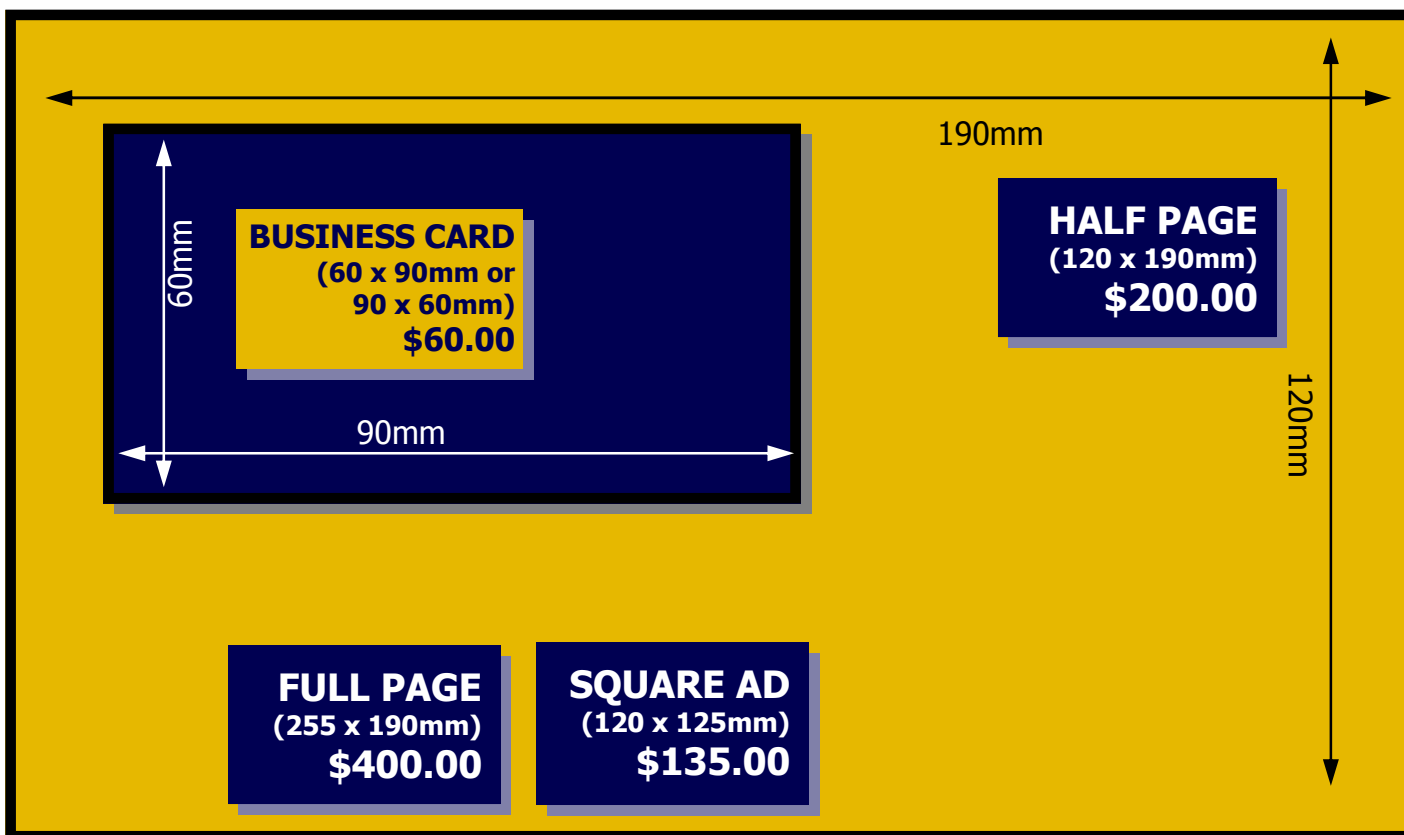

# Hillarys Yacht Club *Compass Advertising Rates 2011*

A4 / A5 Inserts	\$255.00
Full Page (255x190mm)	\$400.00
Back Page	50% loading
Inside Back or Front Page	25% loading

**Artwork to be supplied in:**

1. TIF, PSD or high res PDF

*Artwork charges apply to any alterations to non-std format*

*Charges are: Bus Card \$20.00, Island \$25.00, Strap \$35.00, 1/4 pg \$40.00, Square \$45.00, 1/2 pg \$50.00, Full pg \$65.00*

*For further information or to reserve your Compass Magazine advertising space, please contact us on 9246 2833 or email [pr@hillarysyachtclub.com.au](mailto:pr@hillarysyachtclub.com.au)*