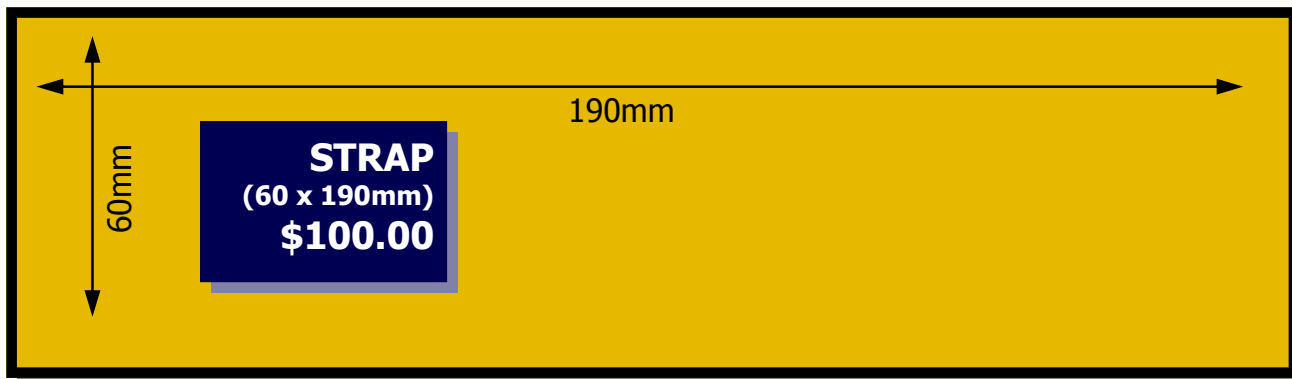

# Hillarys Yacht Club *Compass Advertising Rates 2011*

A4 / A5 Inserts	\$255.00
Full Page (255x190mm)	\$400.00
Back Page	50% loading
Inside Back or Front Page	25% loading

**Artwork to be supplied in:**

1. TIF, PSD or high res PDF

*Artwork charges apply to any alterations to non-std format*

*Charges are: Bus Card \$20.00, Island \$25.00, Strap \$35.00, 1/4 pg \$40.00, Square \$45.00, 1/2 pg \$50.00, Full pg \$65.00*

*For further information or to reserve your Compass Magazine advertising space, please contact us on 9246 2833 or email [pr@hillarysyachtclub.com.au](mailto:pr@hillarysyachtclub.com.au)*