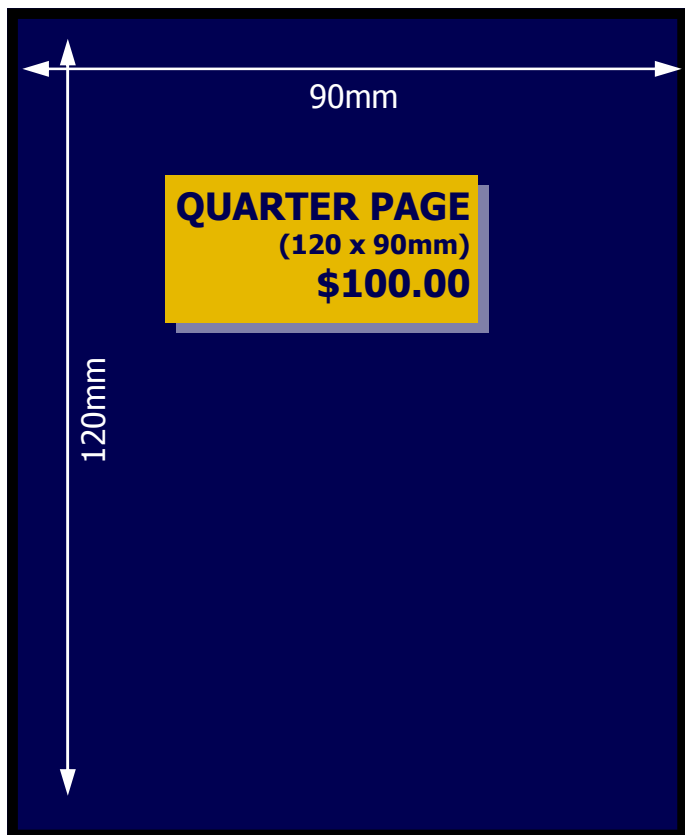

# Hillarys Yacht Club *Compass Advertising Rates 2011*

A4 / A5 Inserts	\$255.00
Full Page (255x190mm)	\$400.00
Back Page	50% loading
Inside Back or Front Page	25% loading

**Artwork to be supplied in:**

1. TIF, PSD or high res PDF

*Artwork charges apply to any alterations to non-std format*

*Charges are: Bus Card \$20.00, Island \$25.00, Strap \$35.00, 1/4 pg \$40.00, Square \$45.00, 1/2 pg \$50.00, Full pg \$65.00*

*For further information or to reserve your Compass Magazine advertising space, please contact us on 9246 2833 or email [pr@hillarysyachtclub.com.au](mailto:pr@hillarysyachtclub.com.au)*